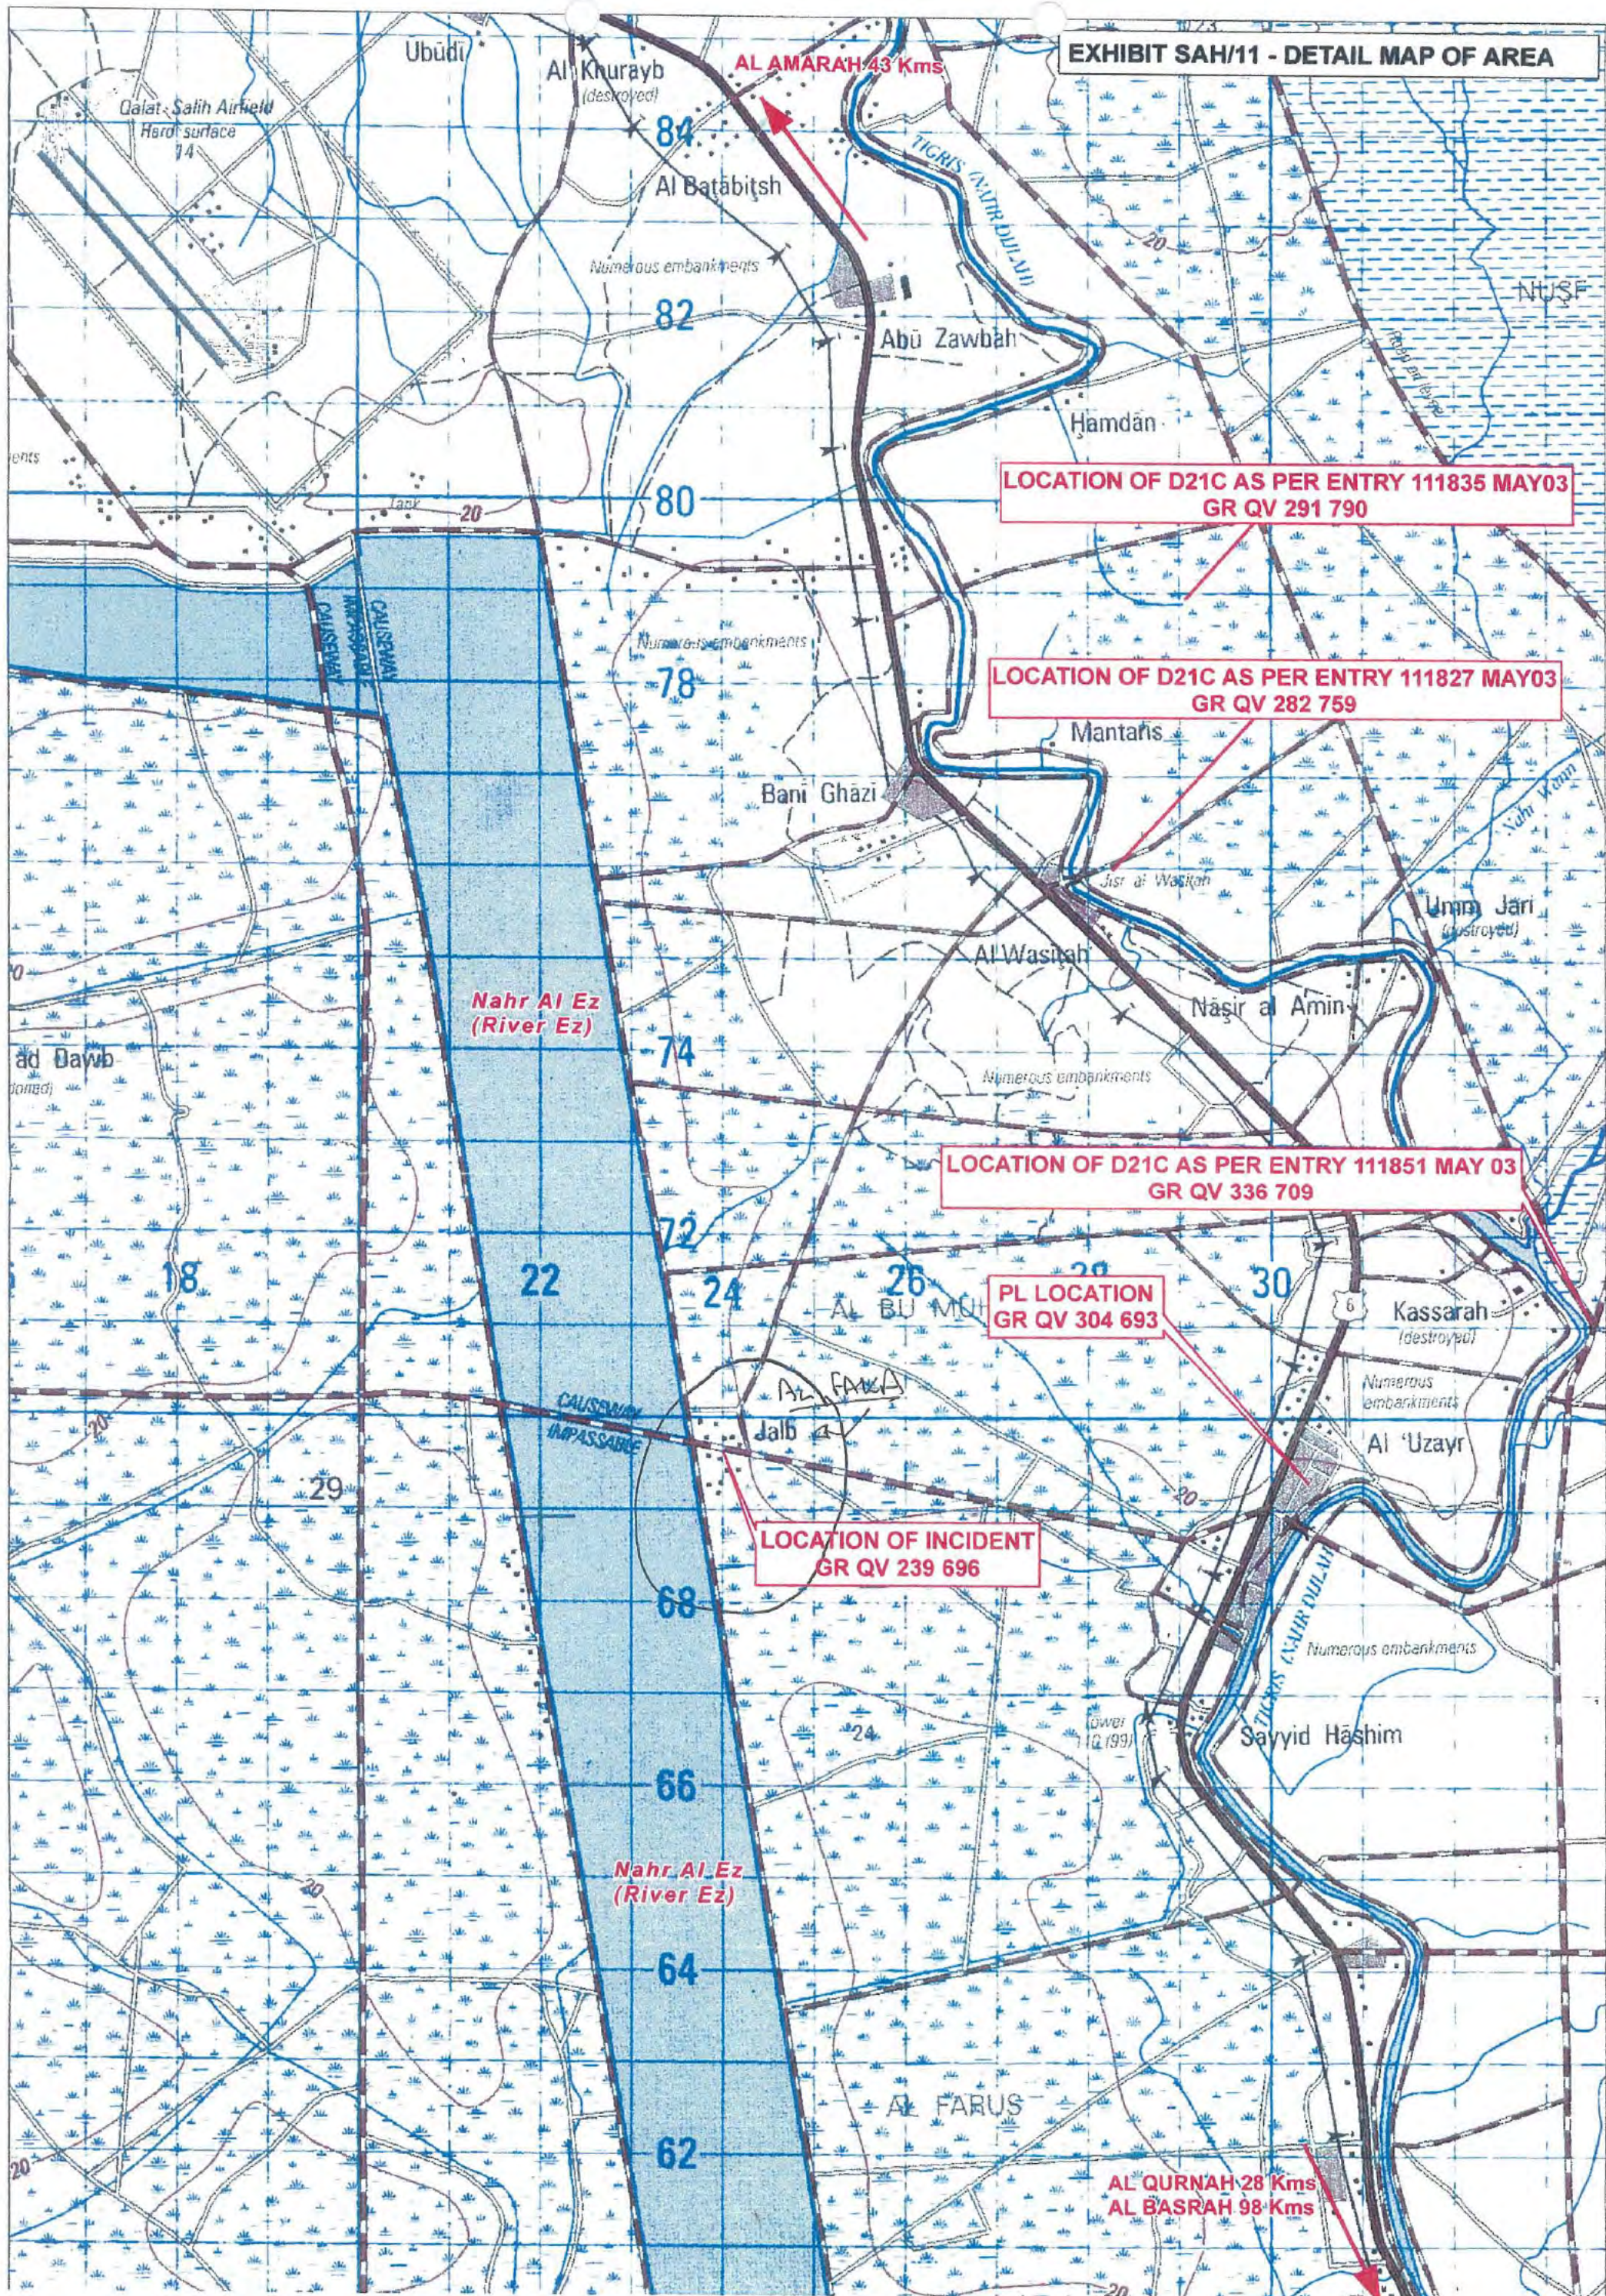

MOD-83-0000144-A

EXHIBIT SAH/11 - DETAIL MAP OF AREA

AL AMARAH 43 Kms

LOCATION OF D21C AS PER ENTRY 111835 MAY03  
GR QV 291 790

LOCATION OF D21C AS PER ENTRY 111827 MAY03  
GR QV 282 759

LOCATION OF D21C AS PER ENTRY 111851 MAY 03  
GR QV 336 709

PL LOCATION  
GR QV 304 693

LOCATION OF INCIDENT  
GR QV 239 696

AL QURNAH 28 Kms  
AL BASRAH 98 Kms

BAJRAH | To South