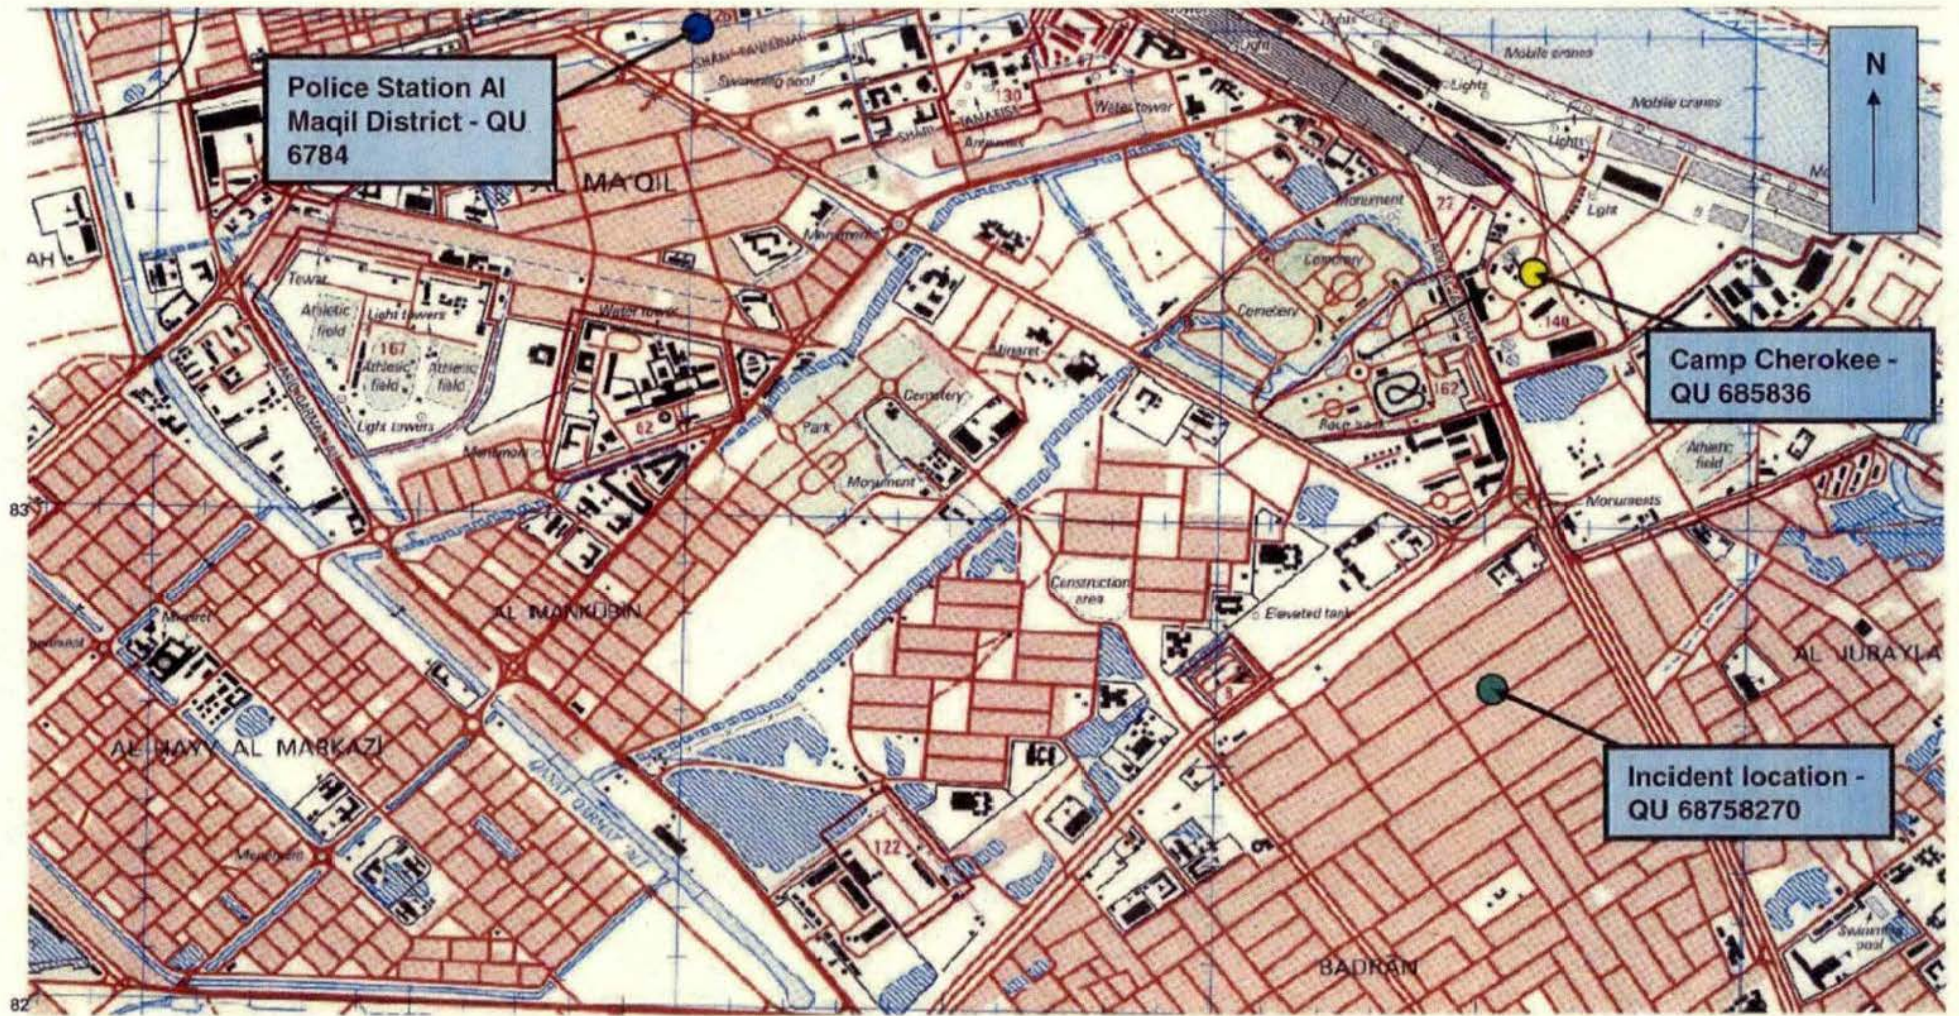

MOD-83-0000306-A

# Section of Basrah City relating to IHAT 120

**Legend**

- Camp Cherokee – grid 685836
- Incident location – grid 68758270
- Police Station Al Maqil District – QU 6784

Exhibit: HLF/1

13/1/2014